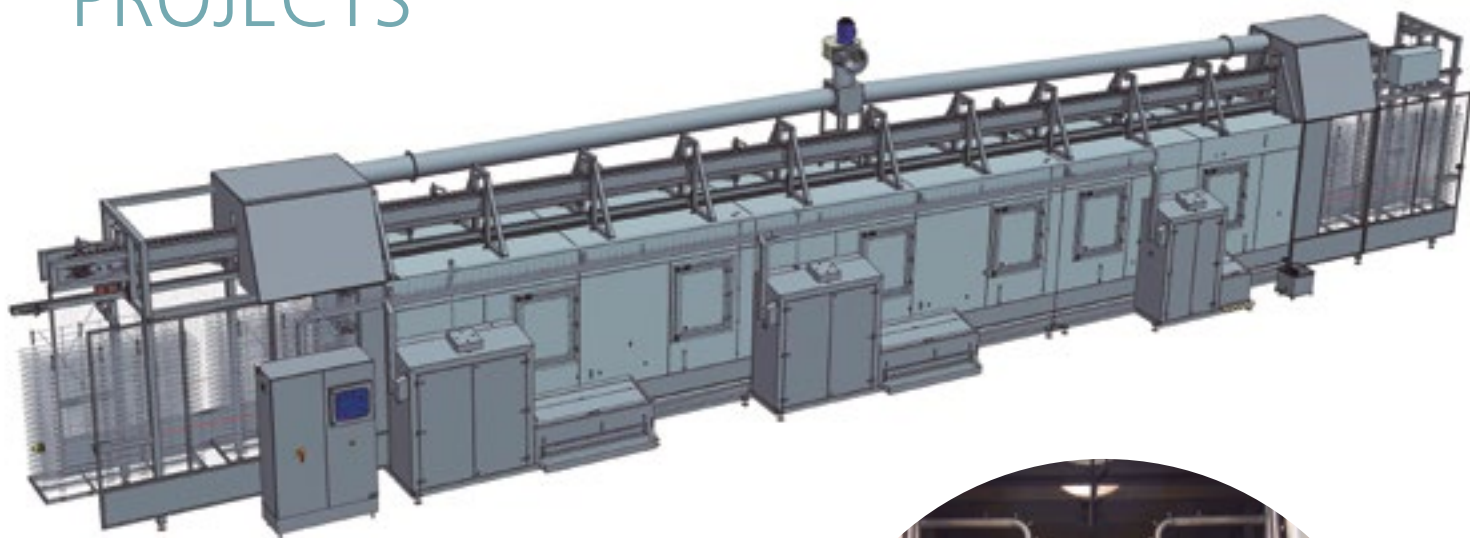

CUSTOMIZED PROJECTS